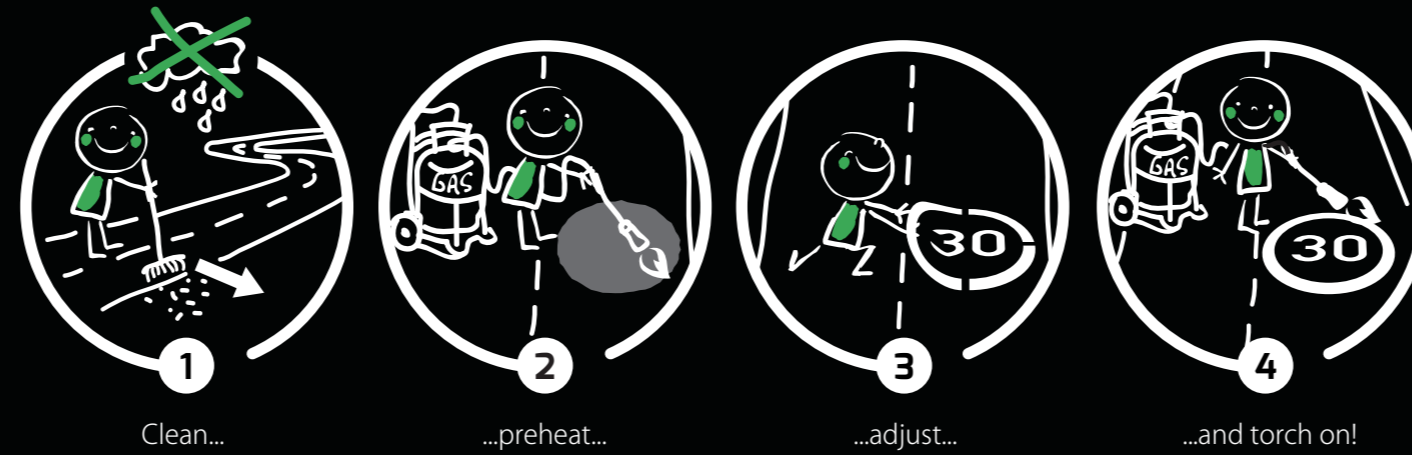

Standard colours

Special colors according to RAL Classic and RAL Design System available on request.

www.prefatherm.com

PREFORMED THERMOPLASTIC ROAD MARKING

Your ideas - and how we make them real

Application instructions